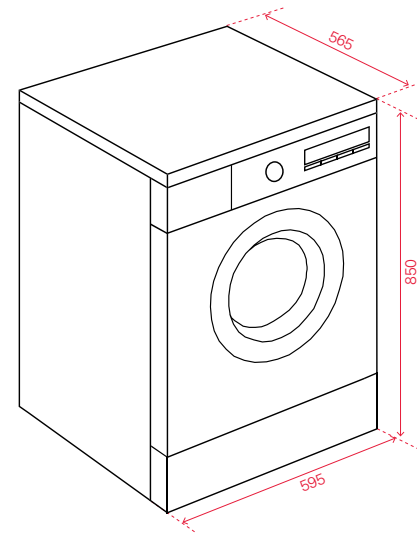

Warranty

5 year warranty (3+2 on registration)

* Reduces program length by up to 30%